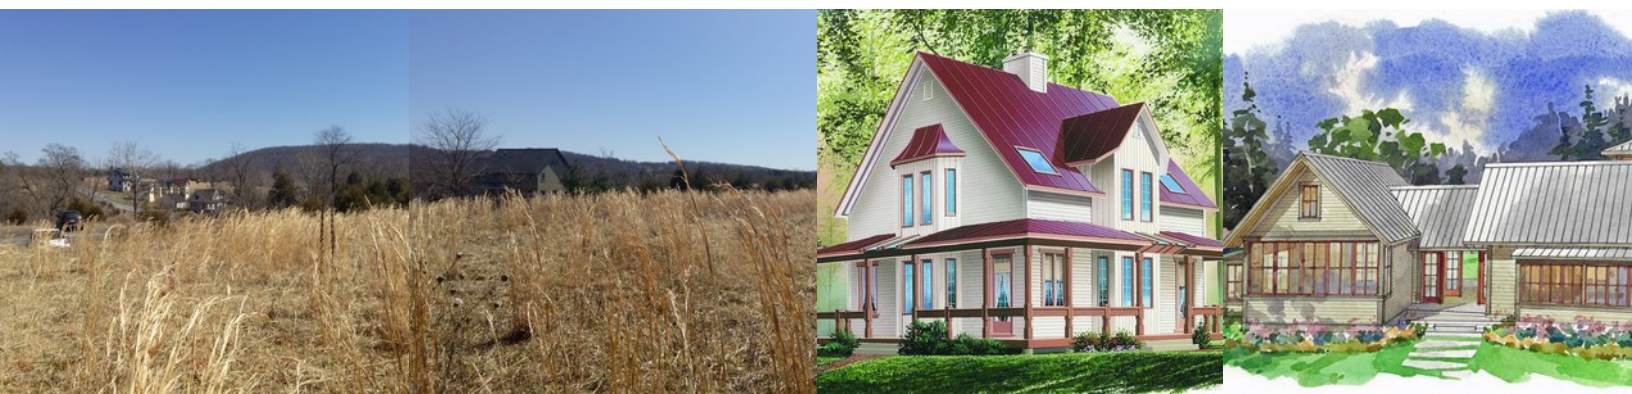

Lot Information	
Lot Number	2
Address	12602 Mullein Lane, Lovettsville, VA 20180
Lot Size	0.58 acre
Landscaping	Recently cleared, surveyed and staked
Lot Description	Corner Lot adjacent to parking
Asking Price & Contact Information	
Asking Price	$ ~~79,900.00~~ reduced to $60,000.00
Contact Information	Tom Wilson email: wilsonballew1@msn.com phone: 520.343.9269
Additional Information	For Sale By Owner http://ecovillageloudoun.com/lots/lots/ecovillage-lot-2/

Your notes: