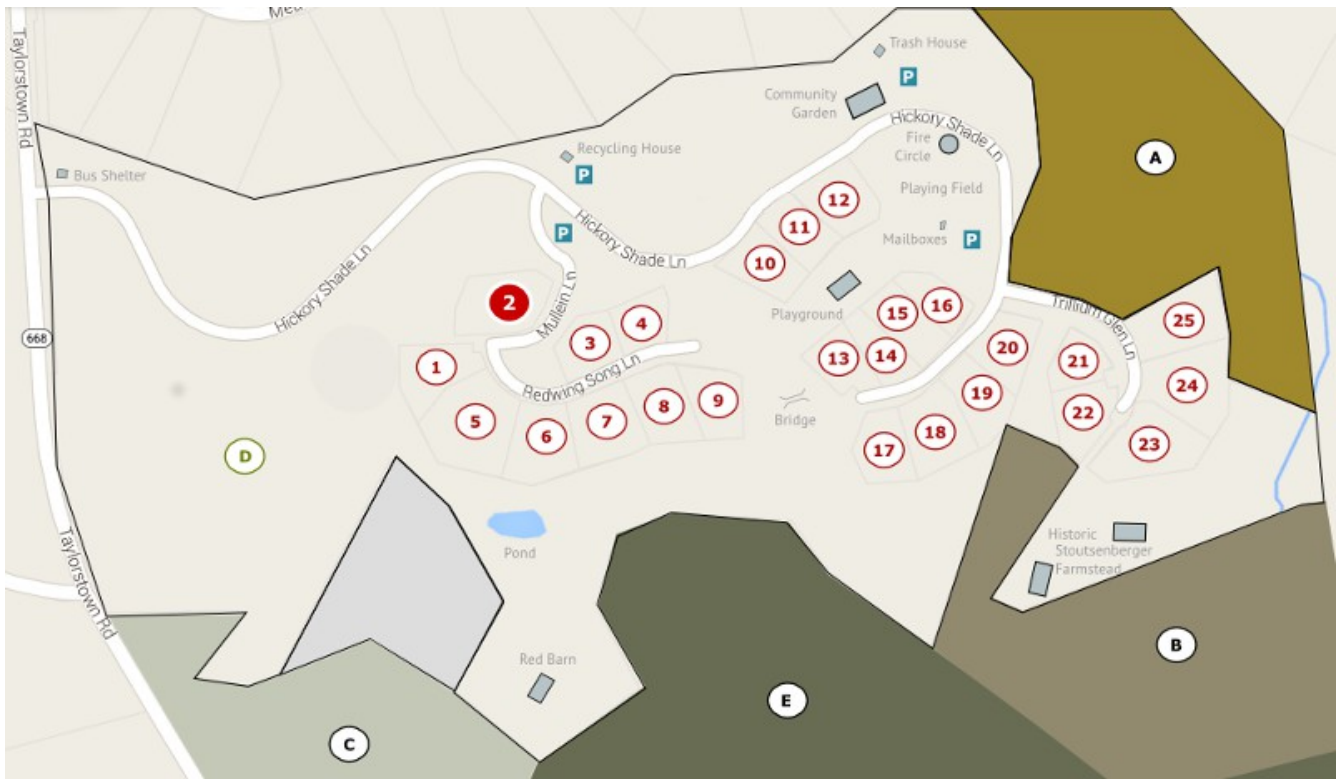

For more information about EcoVillage of Loudoun County and available lots and homes, please go to www.ecovillageloudoun.com/lots or scan the QR code to the right with your smart phone.